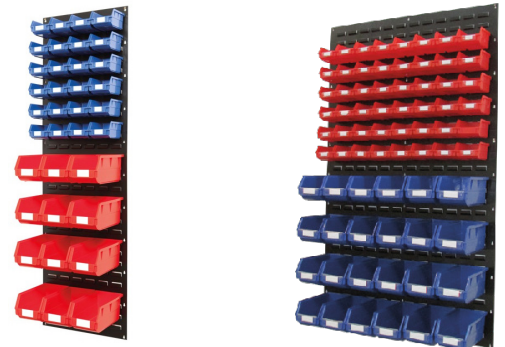

STORAGE BINS

STACKIT SB STORAGE BIN SPECIFICATIONS							
BIN CODE	D(MM)	W(MM)	H(MM)	CARTON QTY	COLOUR	DIVIDER	BIN PRICE + GST
SB1	140	95	75	24	RED OR BLUE	N/A	\$2.50
SB2	260	140	125	12	RED OR BLUE	N/A	\$6.00
SB2-S	185	100	75	64	RED OR BLUE	VERTICAL	\$6.00
SB3	370	210	180	8	RED OR BLUE	N/A	\$15.30
SB3-2	280	220	180	16	RED OR BLUE	N/A	\$12.30
SB4	370	415	160	4	RED OR BLUE	VERTICAL	\$25.50
SB5	600	420	180	8	RED OR BLUE	N/A	\$63.40

WALL MOUNT PARTS STORES

Large Wall Mount Part Store (1550H x 915W)
Complete with 24 x SB2 and 48 x SB1 bins

Medium Wall Mount Part Store (1550H x 455W)
Complete with 12 x SB2 and 24 x SB1 bins

STORAGE BINS

STACKIT SS STORAGE BIN SPECIFICATIONS							
BIN CODE	D(MM)	W(MM)	H(MM)	CARTON QTY	COLOUR	DIVIDER	BIN PRICE + GST
SS0	300	115	90	24	BLUE	HORIZONTAL	\$6.70
SS1	300	235	90	24	BLUE	VERTICAL OR HORIZONTAL	\$8.60
SS2	300	235	140	8	BLUE	VERTICAL OR HORIZONTAL	\$11.90
SS3	600	235	90	6	BLUE	VERTICAL OR HORIZONTAL	\$15.40
SS4	600	235	140	4	BLUE	VERTICAL OR HORIZONTAL	\$19.70
SS5	600	115	90	8	BLUE	HORIZONTAL	\$12.30
SS6	400	115	90	12	BLUE	HORIZONTAL	\$8.80
SS7	400	235	140	8	BLUE	HORIZONTAL	\$16.20