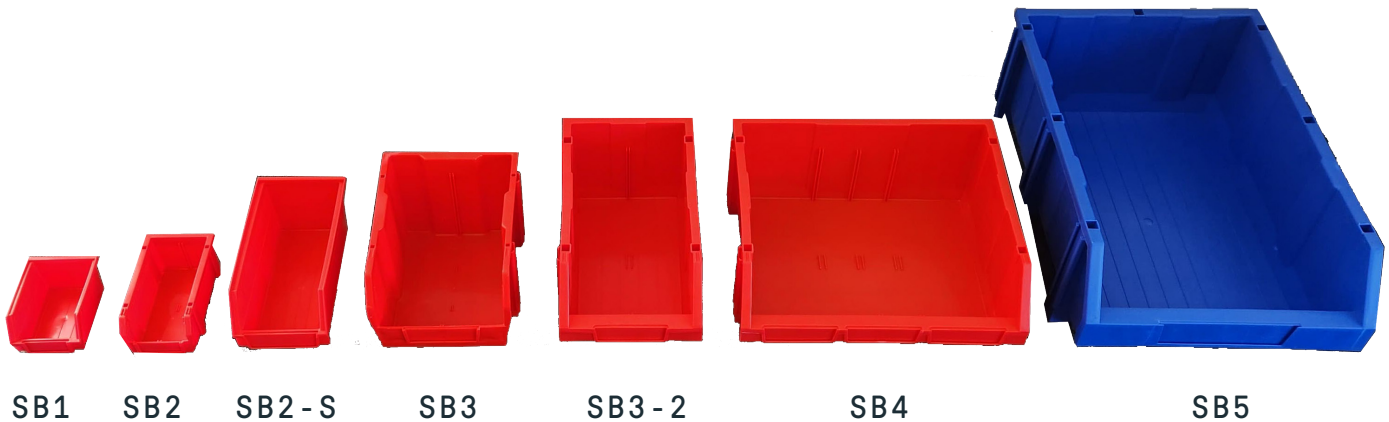

STORAGE BINS

STACKIT SB STORAGE BIN SPECIFICATIONS							
BIN CODE	D(MM)	W(MM)	H(MM)	CARTON QTY	COLOUR	DIVIDER	BIN PRICE + GST
SB1	140	95	75	24	RED OR BLUE	N/A	\$2.50
SB2	260	140	125	12	RED OR BLUE	N/A	\$6.00
SB2-S	185	100	75	64	RED OR BLUE	VERTICAL	\$6.00
SB3	370	210	180	8	RED OR BLUE	N/A	\$15.30
SB3-2	280	220	180	16	RED OR BLUE	N/A	\$12.30
SB4	370	415	160	4	RED OR BLUE	VERTICAL	\$25.50
SB5	600	420	180	8	RED OR BLUE	N/A	\$63.40

WALL MOUNT PARTS STORES

Large Wall Mount Part Store (1550H x 915W)
Complete with 24 x SB2 and 48 x SB1 bins

Medium Wall Mount Part Store (1550H x 455W)
Complete with 12 x SB2 and 24 x SB1 bins

STORAGE BINS

STACKIT SS STORAGE BIN SPECIFICATIONS							
BIN CODE	D(MM)	W(MM)	H(MM)	CARTON QTY	COLOUR	DIVIDER	BIN PRICE + GST
SS0	300	115	90	24	BLUE	HORIZONTAL	\$6.70
SS1	300	235	90	24	BLUE	VERTICAL OR HORIZONTAL	\$8.60
SS2	300	235	140	8	BLUE	VERTICAL OR HORIZONTAL	\$11.90
SS3	600	235	90	6	BLUE	VERTICAL OR HORIZONTAL	\$15.40
SS4	600	235	140	4	BLUE	VERTICAL OR HORIZONTAL	\$19.70
SS5	600	115	90	8	BLUE	HORIZONTAL	\$12.30
SS6	400	115	90	12	BLUE	HORIZONTAL	\$8.80
SS7	400	235	140	8	BLUE	HORIZONTAL	\$16.20